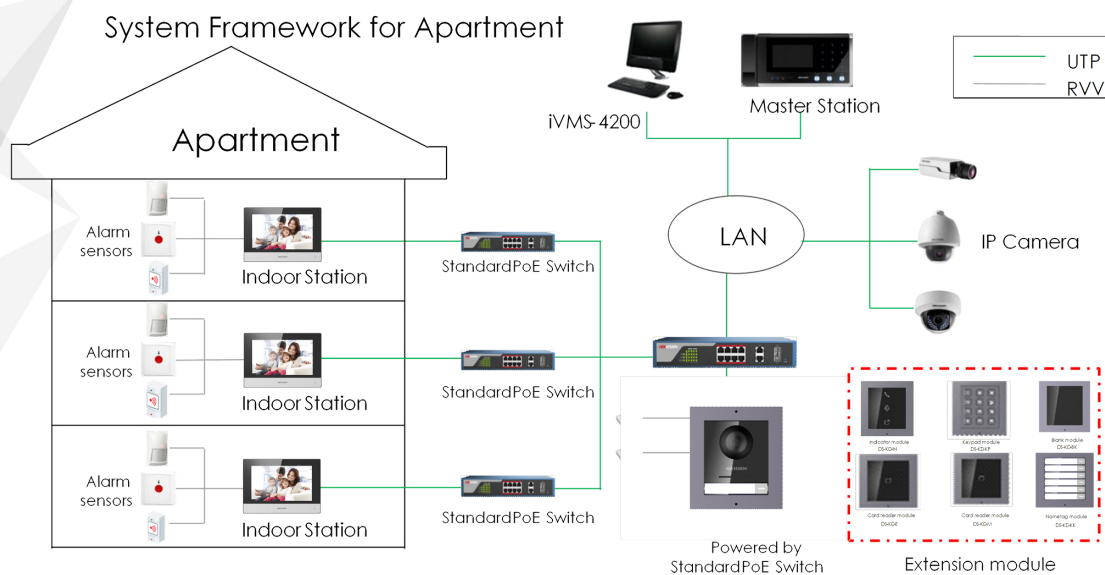

### Video Intercom Indoor Station with 7-Inch Touch Screen

#### Key Feature

- UI V2.0: User friendly design
- 7-inch colorful touch screen with resolution 1024 × 600
- Standard PoE
- Stores messages and captured pictures in the TF card
- Remote unlocking via the client software or the mobile client
- Views live videos of door stations and linked cameras
- Supports wireless network

## Specification

Model		DS-KH6320-WTE1
System	Memory	128 MB
	Flash	32 MB
	Operation system	Embedded Linux operation system
Display	Display screen	7-inch colorful TFT LCD
	Display resolution	1024 × 600
	Operation method	Capacitive touch screen
Audio	Audio input	Built-in omnidirectional microphone
	Audio output	Built-in loudspeaker
	Audio compression standard	G.711 U
	Audio compression rate	64 Kbps
	Audio quality	Noise suppression and echo cancellation
Network	Wired network	10/100 Mbps self-adaptive network
	Wireless network	Wi-Fi 802.11b/g/n
	Network protocol	TCP/IP、SIP、RTSP
	Network interface	1 RJ-45 10/100 Mbps self-adaptive
	Alarm input	8-ch alarm inputs
	Relay output	2
	TF card	Max to 32 G, SD 2.0 or lower version
	RS-485	1
General	Power supply	IEEE802.3af, standard PoE
		12 VDC/1 A
	Power consumption	≤ 6 W
	Working temperature	-10 °C to 55 °C (14 °F to 131 °F)
	Working humidity	10% to 90%
Dimensions (W × H × D)		200 mm × 140 mm × 15.1 mm (7.9" × 5.5" × 0.6")