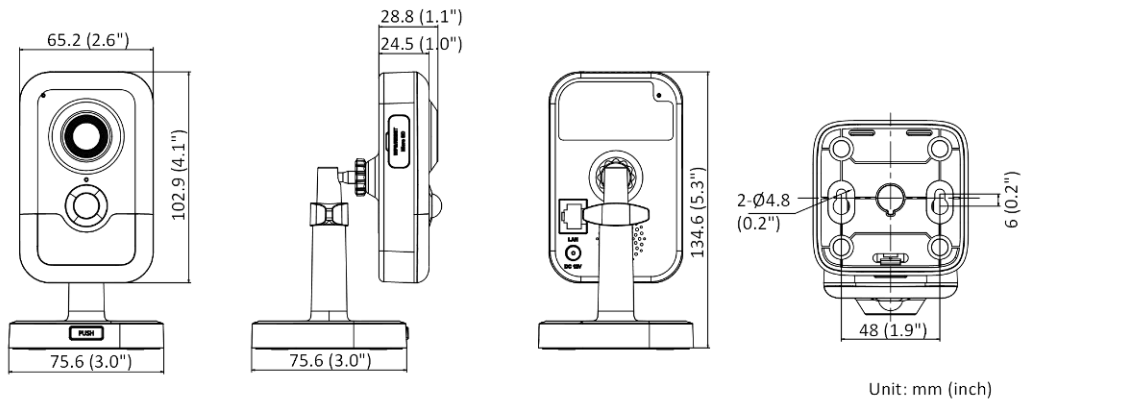

▪ **Available Model**

- DS-2CD2421G0-IW (2/2.8/4 mm)
- DS-2CD2421G0-I (2/2.8/4 mm)
- DS-2CD2421G0-IDW (2/2.8/4 mm)

▪ **Dimension**

2 mm Model

Unit: mm (inch)

2.8 and 4 mm Model

Unit: mm (inch)

Distributed by