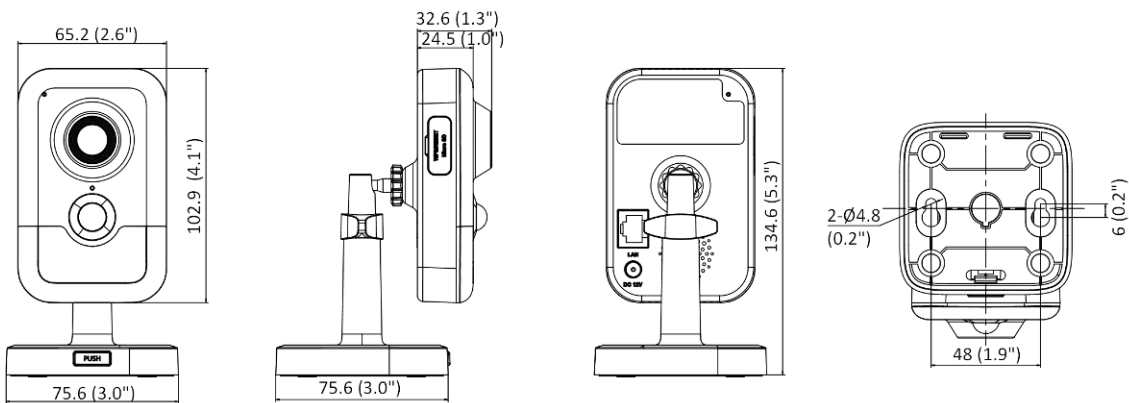

▪ **Available Model**

- DS-2CD2421G0-IW (2/2.8/4 mm)
- DS-2CD2421G0-I (2/2.8/4 mm)
- DS-2CD2421G0-IDW (2/2.8/4 mm)

▪ **Dimension**

2 mm Model

Unit: mm (inch)

2.8 and 4 mm Model

Unit: mm (inch)

Distributed by